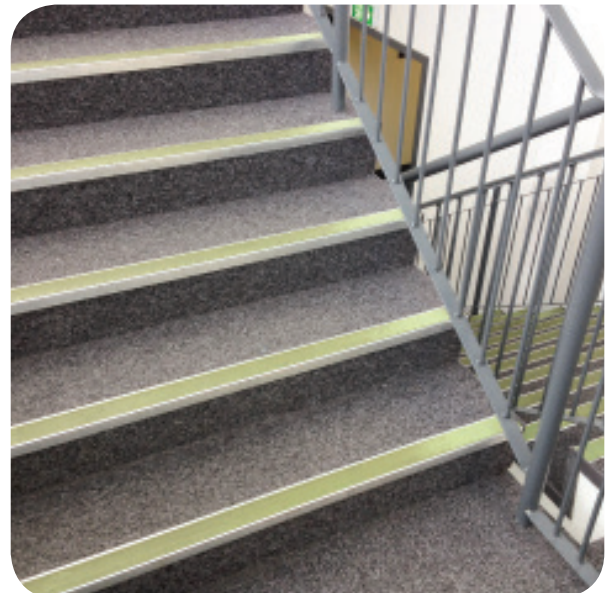

Case Study - Leisure

Pure Gym - Nationwide

Project Specifications

Product Specified: NHD05

Colour Specified: Lime Green

Sector: Leisure

Project Description

During the renovation and opening of new Pure Gym locations across the country Genesis' flexibility in producing bespoke insert colours and profiles was paramount to achieving this specification. The images here show NHD05 in Pure Gym's Sunderland Location but so far Genesis have provided this Lime Green insert to over a dozen locations across the country.