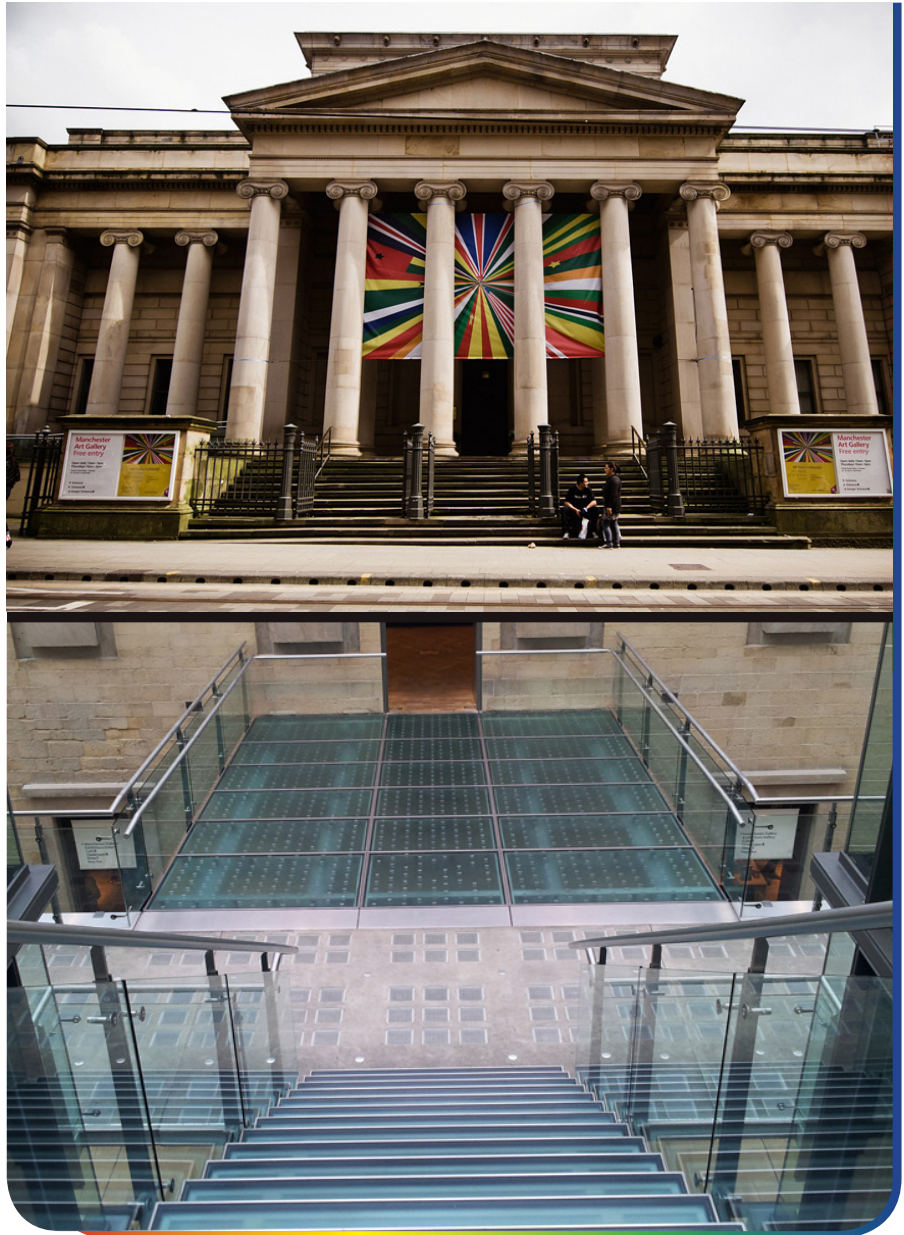

### Project Specifications

Product Specified: NRES225D

Colour Specified: Light Grey

Sector: Art

### Project Description

Manchester Art Gallery urgently needed an anti-slip system installing on their glass walkway. The RezTred 40mm dia. discs were installed on site in an offset pattern.

The colour of choice was a light grey so that they blended in with their surroundings whilst providing an R12 level of anti-slip - perfect!