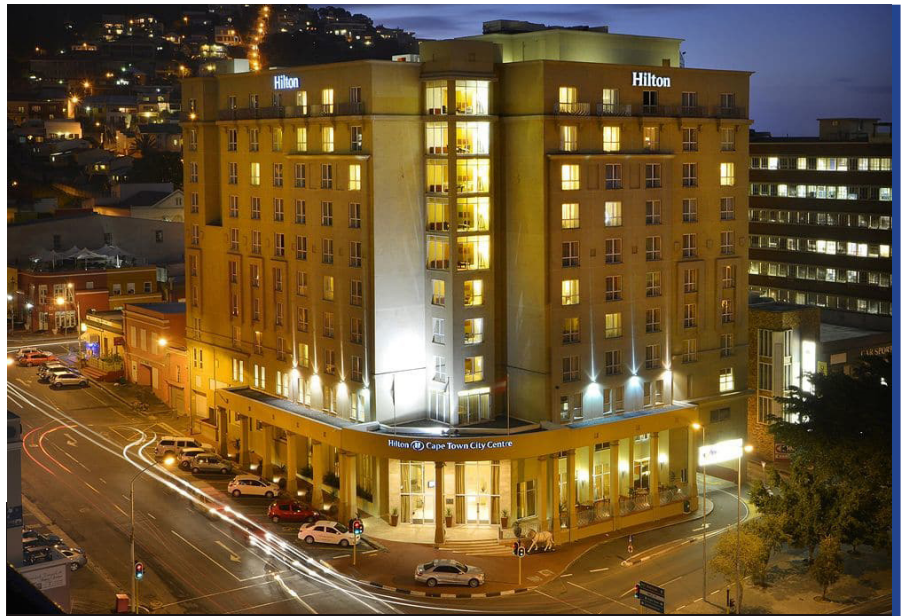

Case Study - Hospitality

TrakMat Entrance Matting - Fluted Rubber

Project Specifications

Product Specified: EM8950 - 12mm

Colour Specified: Black Rubber

Sector: Hospitality

Project Description

The Hilton Hotel in Cape Town, South Africa wanted an Entrance Matting system that was both visually pleasing and also practical. The Genesis Fluted Rubber TrakMat Entrance Matting was the perfect choice of matting system.

Easy to install, does the job and looks fantastic. The matting system has been creatively installed in the entrance way of the hotel and works in perfect harmony with the marble floor.

P.V.C. Trim • Stair Nosings • Movement Joints • Transitions • Entrance Matting • Edge Protection • Metal Profiles • Tactiles • Tools

Tel: +44 (0)1642 713000

Email: info@genesis-gs.com

www.genesis-gs.com

UK Head Office
Stokesley Business Park Stokesley
North Yorkshire TS9 5JZ UK

Genesis
For the Perfect Finish